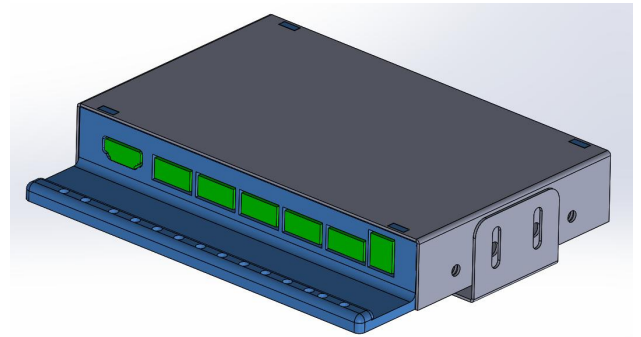

Technical Specs:

Compatibility Samsung S8,S8+,Note 8, S9, S9+, Note 9, S10, S10+, S10e, Tabs S4

USB Ports 6 X USB 2.0, 1X USB C – Data and power

HDMI Port HD (1280x720), FHD (1920x1080), WQHD (2560x1440), 4K

Charging 12v input DC power, 5V allotted for charging the device.

Cooling system A 400mW DC Powered fan providing air flow through the DoveTail cooling manifold at 6500 RPM

Docking System Unique DoveTail rail system that supports any Samsung Dex enabled device. (D & R DoveTail case required).

Weight 1.52 lbs

Box Height
(W/O mounting bracket) 0.93"
(With adjustable bracket) 1.15"

Box Width 5.46"
Box Depth 5.52"

Recommended Screen Resolution: FHD 1920 x 1080

Color Black

Warranty One year, Vehicle Dock and Case

Available Cases Note 9, S9, S9+, S10, S10+, Tabs S4 (more cases in development)

Cable Box