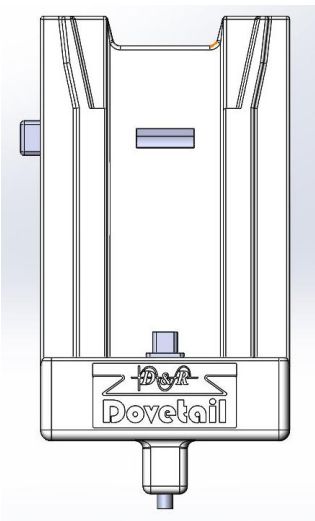

Vehicle Mount