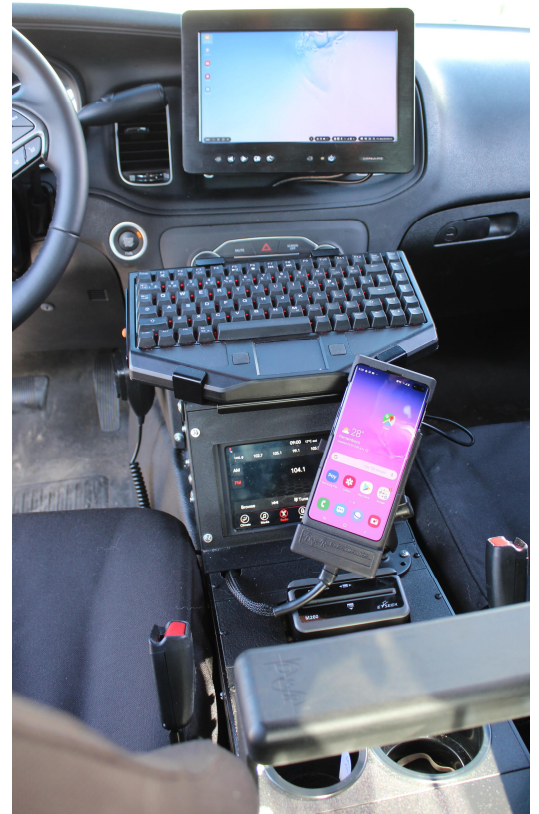

The D&R Electronics DoveTail in vehicle mobile phone docking station is a universal docking solution for your Samsung DeX enabled device ensuring a productive workstation.

Experience all your productivity requirements including video, data and wireless network all while charging your Samsung Device.

Simply place your Samsung device in the docking station and increase your productivity in seconds.

## Features and Benefits

- Enjoy a vivid video experience
- HD+, FHD and WQHD resolutions
- USB A and C ports
- Change the default speakers from your mobile device's speakers to the speakers of a TV, monitor or an audio devices
- Dual screen display. DeX enabled device and monitor of your choosing
- Cooling system to maintain optimal operation
- Adaptable to future DeX devices
- Clear view for dual camera and biometrics
- Phone charging
- DoveTail rail guide that ensures the Samsung DeX compatible device is properly dock every time. (Requires D&R DoveTail case for Samsung phone of choice)
- No parts to replace when you update your phone. Just purchase a new D&R DoveTail phone case and the phone will dock perfectly every time
- Docking system securely locks your Samsung phone preventing disconnects due to vehicle vibration