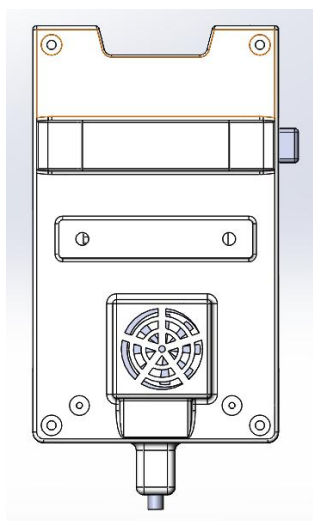

Vehicle Mount